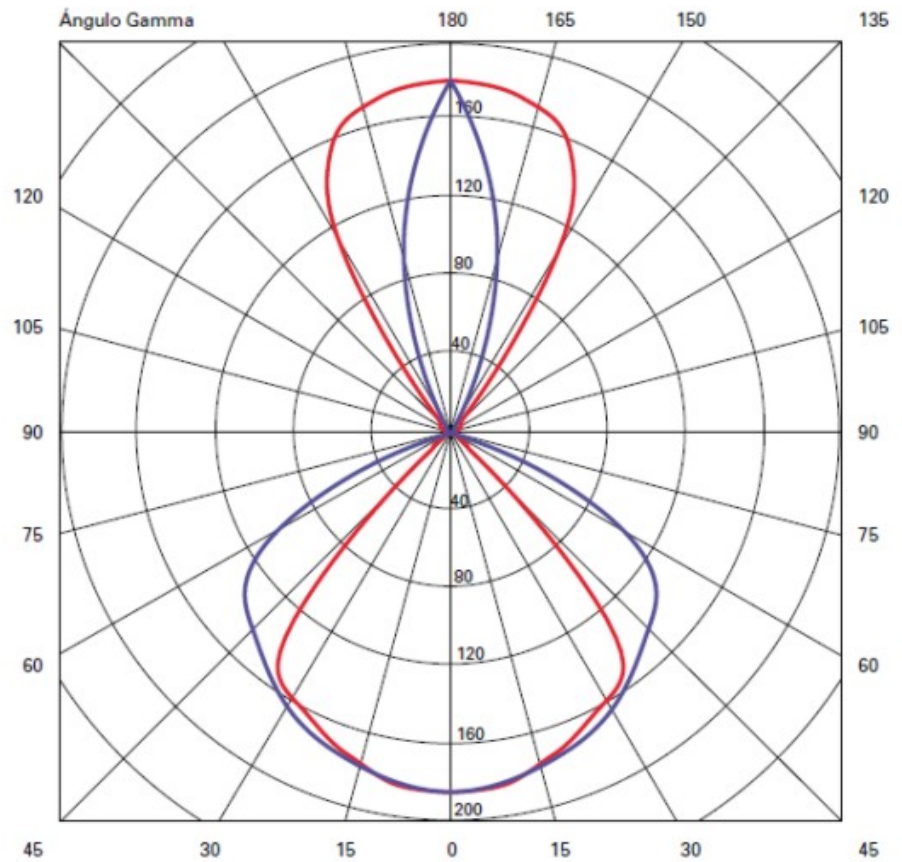

CARTELLO STANDARD SURFACE

D93123

PROJECT	_____
TYPE	_____
SPECIFIER	_____
QUANTITY	_____
DATE	_____

D