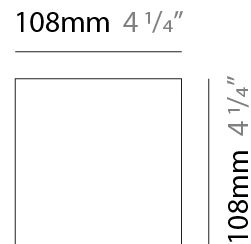

GENERAL

Series: Cartello
 Subseries: Cartello Standard
 Brand: Milan
 Division: Design
 Mounting Type: Surface
 Mounting Location: Wall
 Subcategory: Up/Down Light

PHYSICAL

Shape: Rectangle
 Length (mm): 110
 Length (in): 4 ⁵/₁₆
 Height (mm): 151
 Depth (mm): 45
 Height (in): 5 ¹⁵/₁₆
 Depth (in): 1 ³/₄
 Extension (mm): 45
 Extension (in): 1 ³/₄
 Light Distribution: Direct / Indirect
 Weight (kg): 0.3
 Weight (lbs): 0.599
 Fixture Finish: Metallic Gray
 Fixture Material: Aluminum

GENERAL

Series: Cartello
 Subseries: Cartello Standard
 Brand: Milan
 Division: Design
 Mounting Type: Surface
 Mounting Location: Wall
 Subcategory: Up/Down Light

PHYSICAL

Shape: Rectangle
 Length (mm): 110
 Length (in): 4 ⁵/₁₆
 Height (mm): 51
 Depth (mm): 45
 Height (in): 2
 Depth (in): 1 ³/₄
 Extension (mm): 45
 Extension (in): 1 ³/₄
 Light Distribution: Direct / Indirect
 Weight (kg): 0.3
 Weight (lbs): 0.599
 Fixture Finish: Metallic Gray
 Fixture Material: Aluminum

OPTICAL

RATINGS AND CERTIFICATIONS

Certified By: CSA Certified to UL and CSA Standards
 IP rating: IP20

J-Box cover plate included

CARTELLO STANDARD SURFACE

D93123

PROJECT	_____
TYPE	_____
SPECIFIER	_____
QUANTITY	_____
DATE	_____