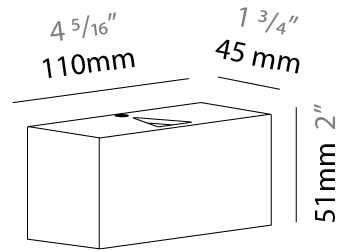

PROJECT	_____
TYPE	_____
SPECIFIER	_____
QUANTITY	_____
DATE	_____

CARTELLO STANDARD SURFACE

D93123

base number

1. To build a product code in our configurator select the specify button on the base model # product page
2. To build a manual product code on this datasheet choose from the options listed below in blue font and add the suffix to the base model #

GENERAL

Series: Cartello
Subseries: Cartello Standard
Brand: Milan
Division: Design
Mounting Type: Surface
Mounting Location: Wall
Subcategory: Up/Down Light

PHYSICAL

Shape: Rectangle
Length (mm): 110
Length (in): 4 ⁵/₁₆
Height (mm): 51
Depth (mm): 45
Height (in): 2
Depth (in): 1 ³/₄
Extension (mm): 45
Extension (in): 1 ³/₄
Light Distribution: Direct / Indirect
Weight (kg): 0.3
Weight (lbs): 0.599
Fixture Finish: Metallic Gray
Fixture Material: Aluminum

ELECTRICAL

Number of Lamps: 2
Lamp Type: LED
Max. Wattage Per Lamp (W): 4
Dimming: Electronic Low Voltage Dimming
Input Voltage (V): 120Vac Direct Line

LED

Number of LEDs: 2
Color Temperature (°K): 3000
Max. Delivered Lumen (lm): 600
CRI: >80 CRI

OPTICAL

RATINGS AND CERTIFICATIONS

Certified By: CSA Certified to UL and CSA Standards
IP rating: IP20

J-Box cover plate included